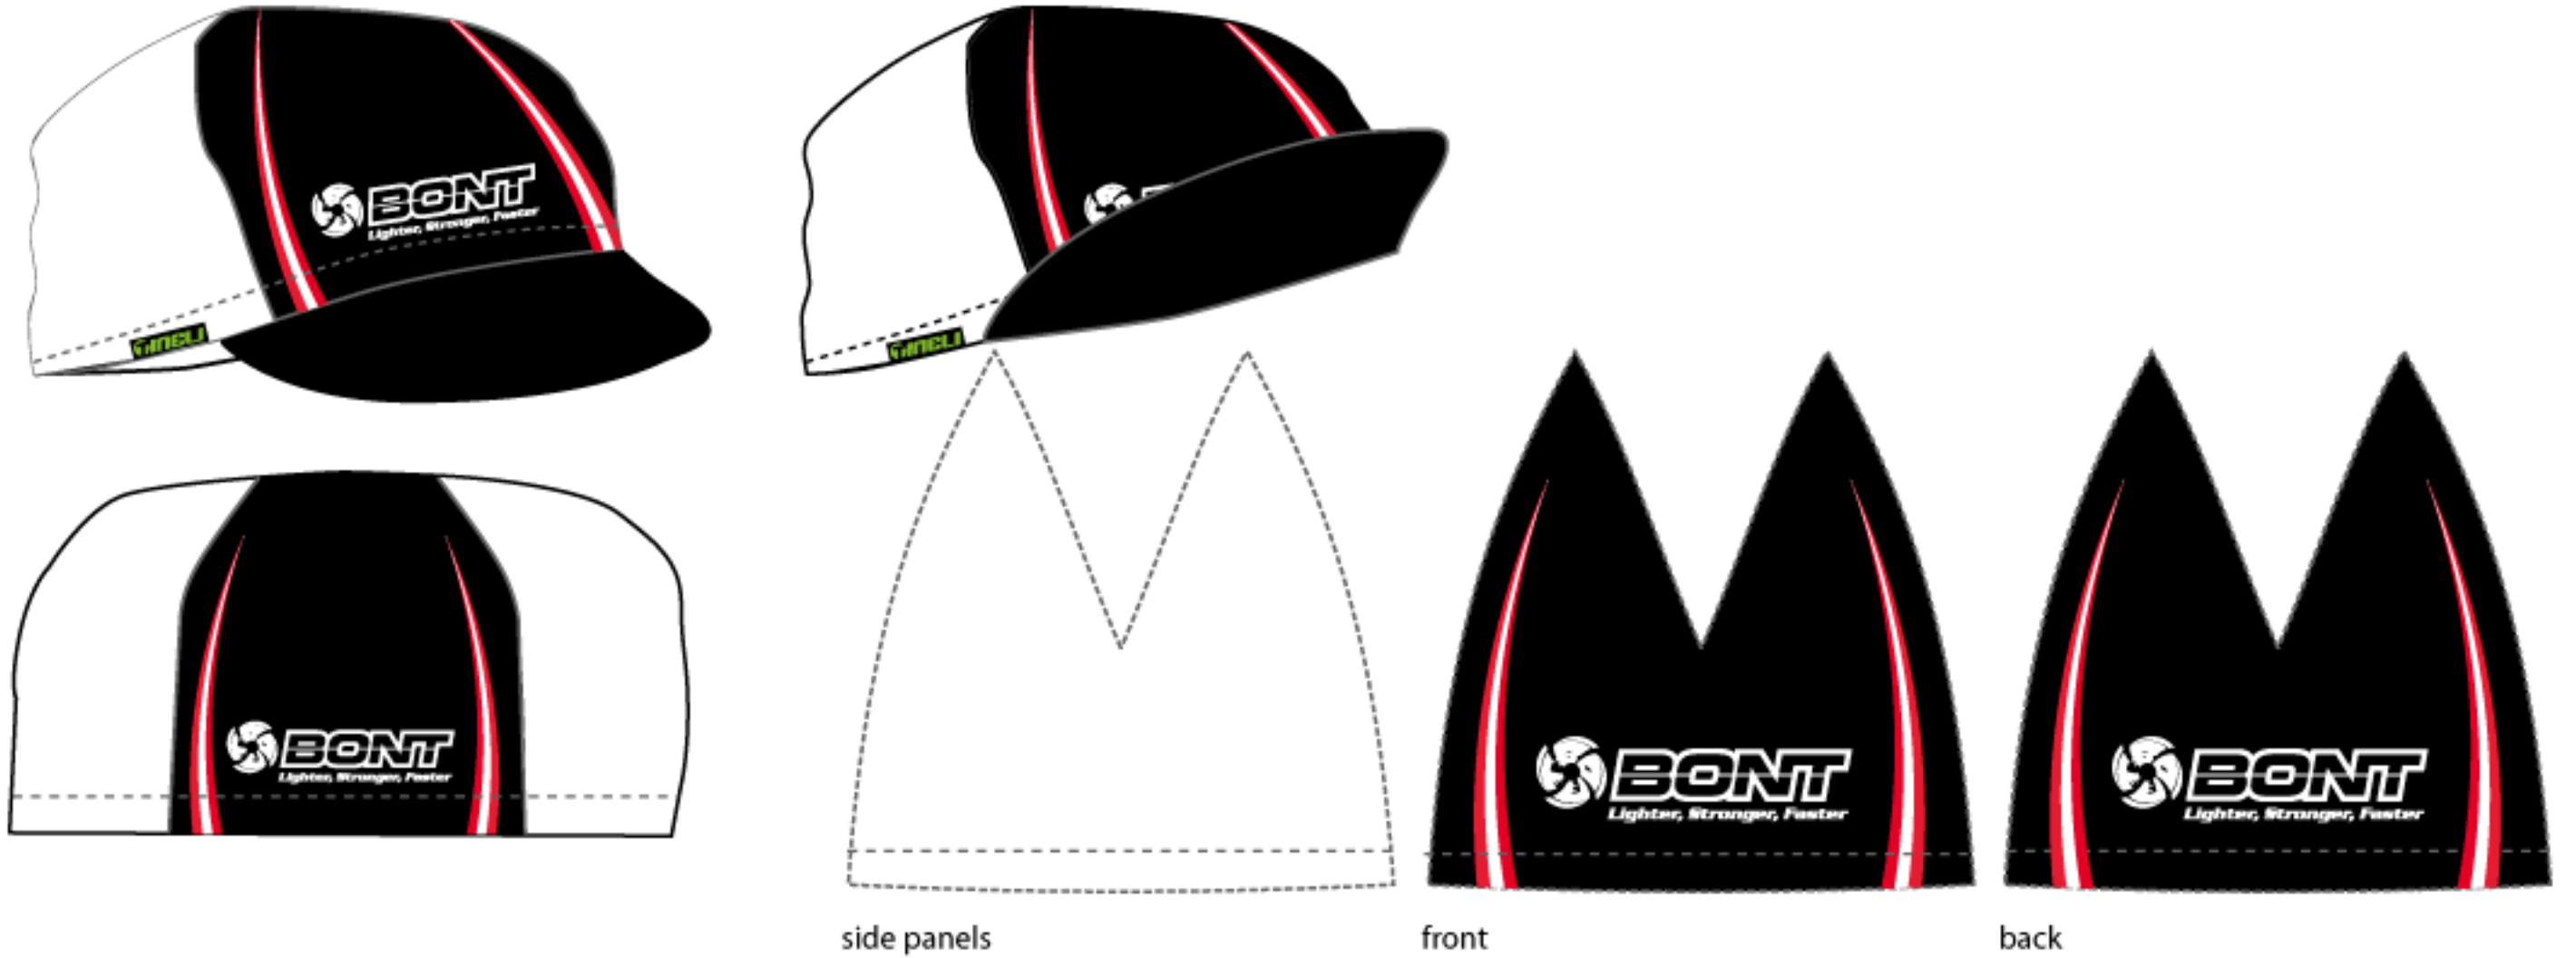

Design Version: 5

Design approval:

Client: Bont

Colours used: Black, Red

Date: 2.03.09

Design Version: 5

Design approval:

Client: Bont

Colours used: Black, Red

Date: 4.03.09

Design Version: 5

Design approval:

Client: Bont

Colours used: Black, Red

Date: 26.02.09

Design Version: 5

right (sideview)

left (sideview)

right (sideview)

Client: Bont

Colours used: Black, Red

Date: 25.02.09

Design Version: 5

Design approval: